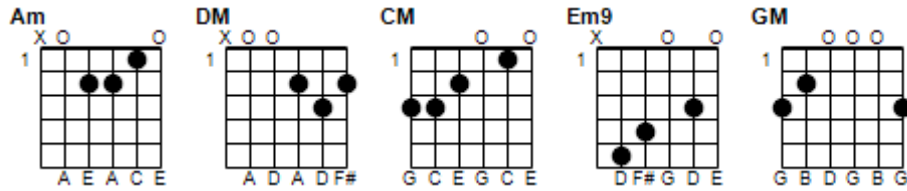

Tables Turn, and Matches Burn

© 2009 Alan Kim Cochran

Capo 1st Fret

Am - Am - Am - Am
Am - DM - Am - DM
Am - DM - CM - Em9
Am - DM - Am - DM

Am DM
Ever wish that you could have
Am DM
Lived someone else's life?
Am DM
Their fame, affluence, beauty too
Am DM
'Had someone else's wife?

Am **DM**
For my life, was always

Am **DM**
Green on another's hill

Am **DM**
And all my friends had everything

Am **DM**
It seemed that way, until...

CM DM Am
Turn, turn, turn

CM Em9 Am
Turn, turn, turn

CM DM Am
Turn, turn, turn