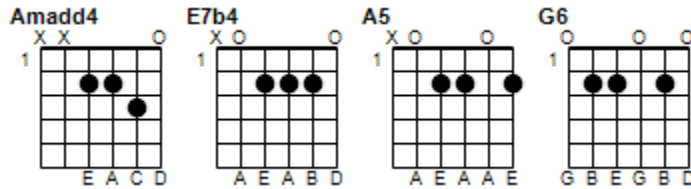

Summer Wind

© 2009 Alan Kim Cochran

Tuning: GADGAD Open @ 124 bpm

*How bright are our eyes
That lead us through the night
Into a world of light
And take us to a better world
Of light.... Again*

A5 - A5 - A5 - A5

G6 - A5 - G6 - A5 - G6 - A5 - G6 - G6 - A5 - A5

Amadd4 E7b4 A5 A5

We two, on the way...

G6 A5

That leads us through the night

G6 A5

Into a world of light

G6 A5

And takes us to a better world

G6 G6 A5 A5

Of light.... again

Amadd4 E7b4 A5 A5

And two we will stay...

G6 A5

It brings us back again

G6 **A5**
Into the summer wind
G6 **A5**
That takes us to a better world
G6 **G6** **A5** **A5**
Of light.... Again