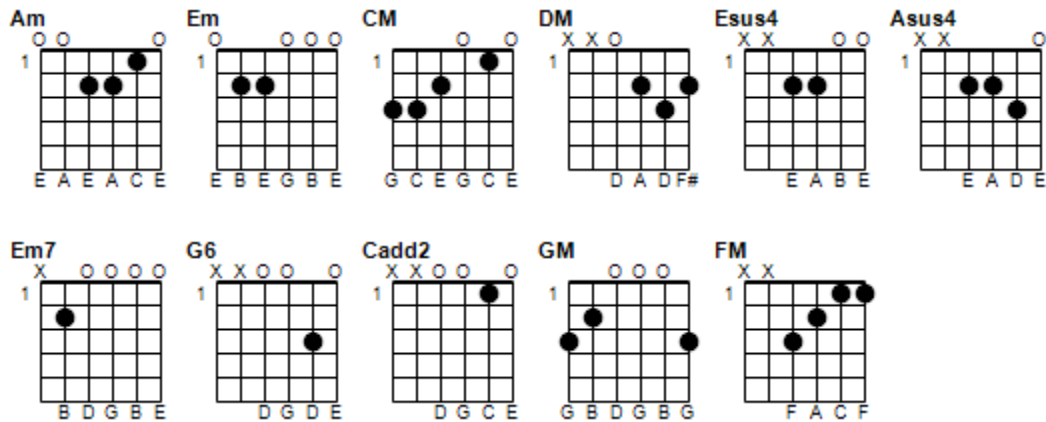

# Chantile/Who Are You?

© 2009 Alan Kim Cochran

Capo 3rd 108 bpm

**Am Am**

**Am Em CM DM**  
The winter wind blows cold and grey

**Am Em CM DM**  
Come again some other day

**Am Em CM DM**  
'Seems as if it's here to stay

**Am Em CM DM**  
And sorrow, ever after

**Am Em CM DM**  
Chantile was mine, and I was hers

**Am Em CM DM**  
Thistles, thorns and cockleburs!

**Am Em CM DM**  
But by the winter... cold, interred

**Am Em CM DM**  
And sorrow, ever after

**Am Em CM DM**  
She was only seventeen

**Am Em CM DM**  
'Velvet flower, in the spring

Am Em CM DM  
Only death, could come between... us  
Am Em CM DM  
No happy, ever afters

Am-Am-Esus4-Am-Asus4-Am-Esus4-Am  
Em-Em-Em7-Em-Em-Em-Em7-G6-Cadd2  
Who are... who are...  
Am-Am-Esus4-Am-Asus4-Am-Esus4-Am  
...You, to say that you...  
Em-Em-Em7-Em-Em-Em-Em7-Em-Em  
...Understand?