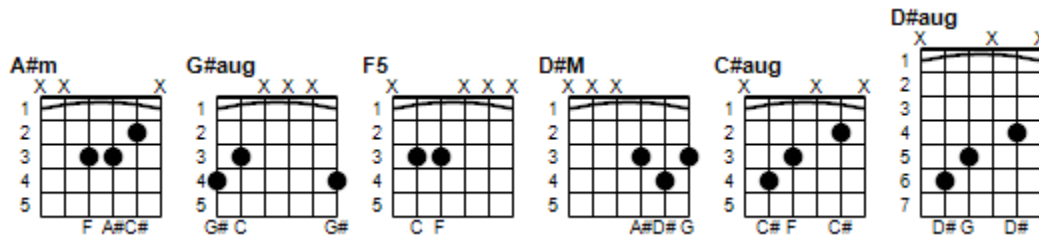

THE DYING OF THE LIGHT

© 2008 Alan Kim Cochran Capo 1st Plectrum

A#m – G#aug – A#m – F5
A#m – G#aug – A#m – G#aug

A#m – G#aug – A#m – F5
A#m – G#aug – A#m – G#aug – A#m

A#m G#aug A#m F5
Life's but a wilting flower in the sun
A#m G#aug A#m – G#aug – A#m
And, who can save you from yourself?

A#m G#aug A#m F5
Grasp, as you can, rage as you may
A#m G#aug A#m G#aug A#m
Yet there is no stay upon the dying of the light
F5 D#M F5 D#M
At the gates of hell, you'll have your say
F5 D#M C#aug D#aug
Yet there is no stay upon the dying of the light

A#m G#aug A#m F5
You live your life, as if you had forever
A#m G#aug A#m – G#aug – A#m
And, who can save you from yourself?

A#m G#aug A#m F5
Grasp, as you can, rage as you may

A#m – G#aug – A#m – F5
A#m – G#aug – A#m – G#aug – A#m

A#m	G#aug	A#m	F5	
Grasp, as you can,		rage as you may		
A#m	G#aug	A#m	G#aug	A#m
Yet there is no stay upon the dying		of the	light	
A#m	G#aug	A#m	F5	
Grasp, as you can,		rage as you may		
A#m	G#aug	A#m	G#aug	A#m
Yet there is no stay upon the dying		of the	light...	