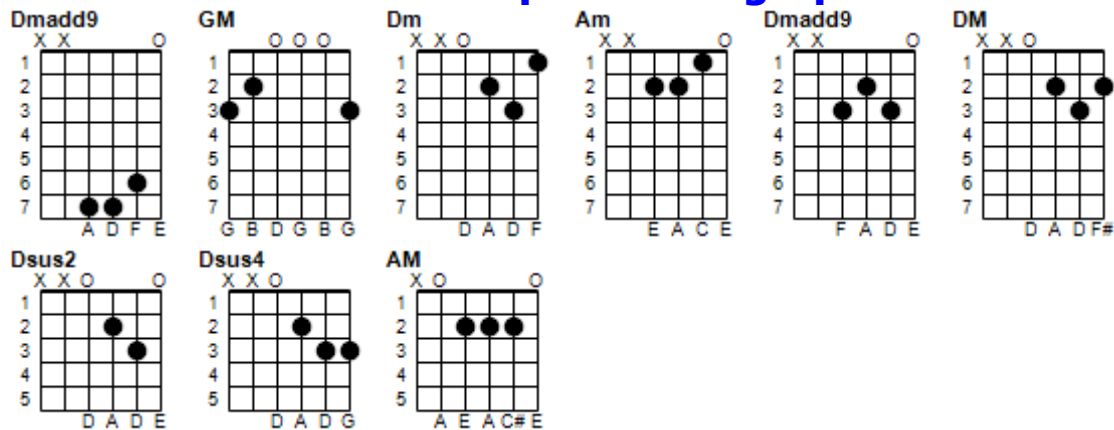

# DO YOU REMEMBER ME?

Alan Kim Cochran

Open

Fingerpick

**Dmadd9**

**GM**

Do you remember me?

**Dmadd9**

**GM**

'Heart upon my sleeve?

**Dmadd9**

**GM**

Just look into my eyes

**Dmadd9**

**GM**

Always pleadingly