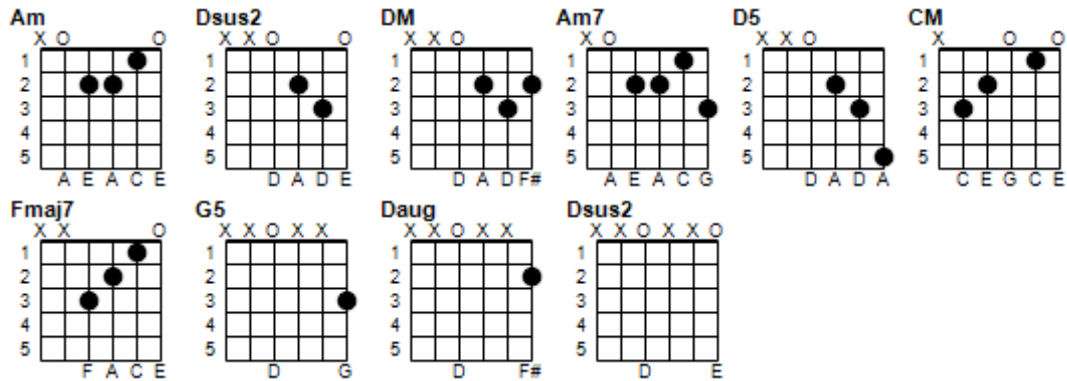

BLUE CASTLE

© 2008 Alan Kim Cochran

Open

Fingerpick

Am – DM – Am7 – DM – Am – Am7 – D5

Am DM
In a damp old artice blue castle

Am7 DM
Somehow, somewhere

Am DM
Dwells a sad old, lonely minstrel

Am7 DM
Who waits for her there

Am DM
Strawberry hair,

Am7 DM
between the worlds

Am DM
Search in despair,

Am DM Am DM
oh – oh, ah – ah

Am D Am
La – da – da – da – da – da – da – da – da

Am **DM**
La – da – da

CM **DM**
Come, come, to me my love

CM **DM**
I fear by twilight, unseen

CM **DM**
 A gate might grant my love

CM **DM**
A love that's never been

Fmaj7 – CM – Fmaj7 – CM
Fmaj7 – CM – Fmaj7 – CM
Dsus2 – DM – D5 – G5 – Daug - Dsus2

Am **DM**
And I embrace a wounded child

Am7 **DM**
 From many worlds, weir

Am **DM**
Her gentle tears like autumn's leaves

Am7 **DM**
And long to hold her near

Am **DM**
 Strawberry hair,

Am7 **DM**
between the worlds