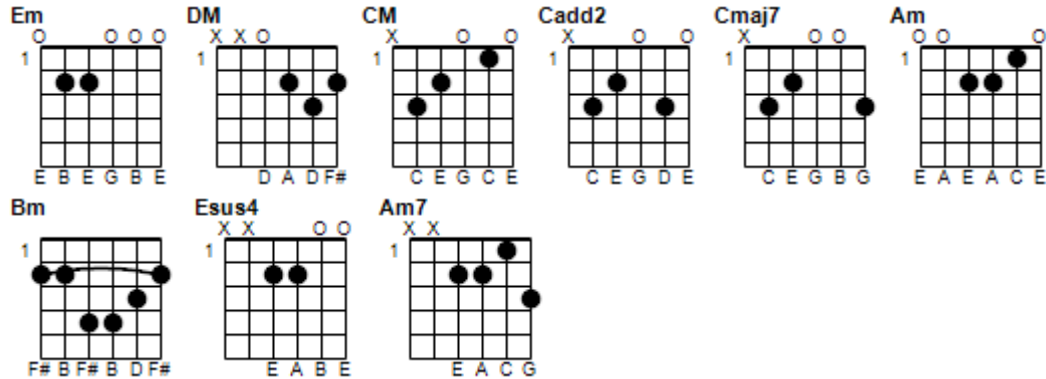

EYES SO BLUE

By Alan Kim Cochran

Lazily

Open

Strum

Plectrum

Em **DM** **CM** **Cadd2** **CM** **Cmaj7**
 She came from Jackson Hollow, when her schooling all had ended
Em **DM** **CM** **Cadd2** **CM** **Cmaj7**
 And we became good friends, or at least we both pretended
Em **DM** **Am** **Esus4** **Am** **Am7** **Am**
 She reminded me of me, or of what I'd been before
Em **DM** **CM** **Cadd2** **CM** **Cmaj7**
 And, the time she flustered red, when I told her she meant more... to me

Em **DM** **CM** **Cadd2** **CM** **Cmaj7**
 What place have you lived, that a man could make you tremble?
Em **DM** **CM** **Cadd2** **CM** **Cmaj7**
 I'd found no one like you, and I never could dissemble
Em **DM** **Am** **Esus4** **Am** **Am7** **Am**
 Flower in the desert, my bright and shining girl
Em **DM** **CM** **Cadd2** **CM** **Cmaj7**
 Gem of deepest ocean, my soft, exquisite pearl

Bm **CM** **Bm** **C**
 I'd never seen eyes so blue, in a face of flax and linen
Bm **CM** **Bm** **C**
 Or a smile so inviting too, what answer could be given?

Em **DM** **CM** **Cadd2** **CM** **Cmaj7**
 Confident and free, all the world at your feet
Em **DM** **CM** **Cadd2** **CM** **Cmaj7**
 You were bold and you were fine, so faithful and discrete
Em **DM** **Am** **Esus4** **Am** **Am7** **Am**
 You reminded me of me, or of what I'd been before
Em **DM** **CM** **Cadd2** **CM** **Cmaj7**
 And, the time you flustered red, when I told you you meant more... to me