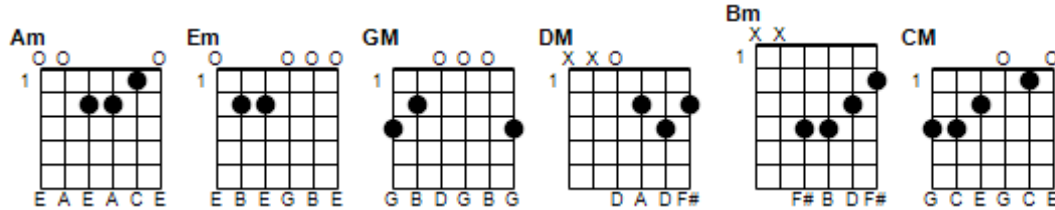

# My Sweet Maureen

By Alan Kim Cochran      Capo 1<sup>st</sup>    Plectrum

Am    Em    GM    DM  
Am    Em    GM    DM

Am                                  Em      GM                                  DM  
My sweet Maureen...                  girl of my dreams  
Am                                  Em                                  GM                                  DM  
How you bestir my heart...                  intimately  
Am                                  Em      GM                                  DM  
Wisp of a girl...                          woman who smiles  
Am                                  Em                                  GM                                  DM  
Speaks to me soothingly...                  feminine whites

Bm                                  C  
And she's ever so sure  
Bm                                  C  
And she's never so sure  
Bm                                  C                                  D  
And she's always aware of herself