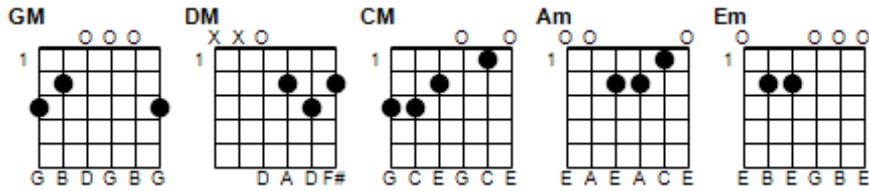

# Burning Into Twilight

By Alan Kim Cochran Open Acoustic

128 bpm

GM DM CM Am

GM DM CM  
We raise our dreams, craft our schemes, and run  
Am GM  
Watching our sun burning down into twilight hours  
CM Am  
Hold our hopes on high  
GM DM CM  
We build our towers, gather flowers, and rings  
Am GM  
Watching our sun burning down into twilight  
CM Am  
Wine glasses high

Em CM DM  
Forget the forever war  
Em CM DM  
'Lost what we're fighting for  
Em CM DM  
'No finer thing to do  
Em CM DM  
'Spending my time, here with you

GM DM CM  
We lift our songs, never here for long  
Am GM  
Watching our sun burning down into twilight hours  
CM Am  
Raise our voices high  
GM DM CM  
We build our towers, gather flowers, and rings  
Am GM  
Watching our sun burning down into twilight