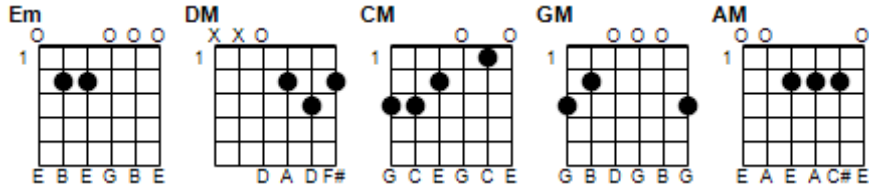

Bound to Leave Me

By Alan Kim Cochran

Open

82 bpm

Em DM CM GM DM
Em DM CM GM DM

Em DM CM GM DM
'Bound to leave me in the morning

Em DM CM GM DM
'Bound to leave me, by the day

Em DM CM GM DM
'Won't be here in the morning, when I rise

Em DM CM GM DM
You'll be gone, by light of day

AM Em
You'll never stay

AM Em
You'll never stay

AM Em
You'll never stay

AM DM
Here with me

Em DM CM GM DM
We made love by firelight

Em DM CM GM DM
Embers burning through the night

Em DM CM GM DM
Blue-eyed angel, I would keep you here with me

Em DM CM GM DM
Tristful man, I'm meant to be

AM Em
You'll never stay
AM Em
You'll never stay
AM Em
You'll never stay
AM DM
Here with me

Em DM CM GM DM
Em DM CM GM DM
Em DM CM GM DM
Em DM CM