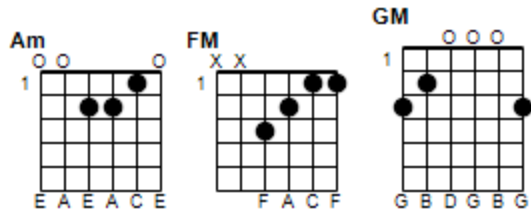

The Lonely Girl

By Alan Kim Cochran capo 5th Plectrum

16 fast strums per chord:

Am Am

Am FM GM Am
Am FM GM Am
Am FM GM FM
Am FM GM Am

Am

Am FM GM Am
Am FM GM FM
Am FM GM Am
Am FM GM Am

Am

Am FM GM Am
Am FM GM Am
Am FM GM FM
Am FM GM Am

Am FM GM FM
Am FM Am FM
Am Am

Am (one strum only)