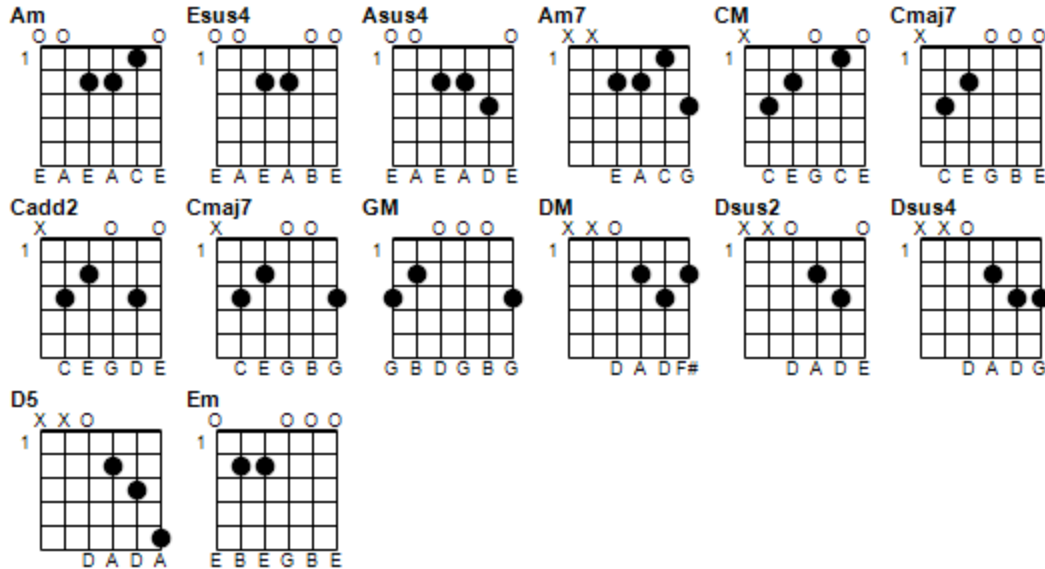

Tell Me It Was Only A Dream

By Alan Kim Cochran

Capo 2nd Plectrum 120 bpm

Am Esus4 Am Asus4 Am Am Asus4 Am7
 CM Cmaj7 CM Cadd2 CM CM Cadd2 Cmaj7
 GM
 DM Dsus2 DM Dsus4 DM Dm Dsus4 D5

Am Esus4 Am Asus4 Am Am Asus4 Am7
 Tell me it was on...ly a dream
 CM Cmaj7 CM Cadd2 CM CM Cadd2 Cmaj7
 Say that it was on...ly a dream
 GM

Inside my head
 DM Dsus2 DM Dsus4 DM Dm Dsus4 D5
 Say that it was on...ly a dream

Am Esus4 Am Asus4 Am Am Asus4 Am7
 Tell me it was on...ly a dream
 CM Cmaj7 CM Cadd2 CM CM Cadd2 Cmaj7
 Say that it was on...ly a dream

Em DM
Nothing comes of the night
Em DM
To anchor a restless soul
Em DM
So lost and alone
CM DM
And wanting you, and wanting you

Am Esus4 Am Asus4 Am Am Asus4 Am7
Tell me it was on...ly a dream
CM Cmaj7 CM Cadd2 CM CM Cadd2 Cmaj7
Say that it was on...ly a dream
GM